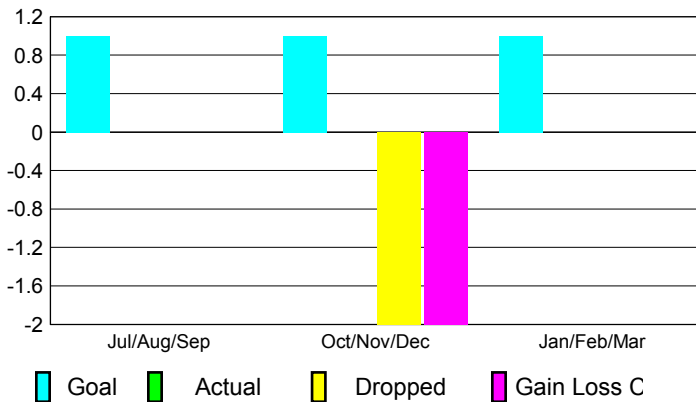

## CLUBS

**Club Results**  
2012-2013

**Clubs**  
2011-2012

Month	New Club Goal	Actual New Clubs	Actual Dropped Clubs	Gain/Loss of Clubs	Gain/Loss of Clubs
Jul/Aug/Sep	1	0	0	0	0
Oct/Nov/Dec	1	0	-2	-2	0
Jan/Feb/Mar	1				0
<b>Totals</b>	<b>3</b>	<b>0</b>	<b>-2</b>	<b>-2</b>	<b>0</b>

### Club Results 2012-2013

Goal, New, Dropped, Gain/Loss

### Comparison of Club Gain/Loss

Current Year Compared to the Previous Year